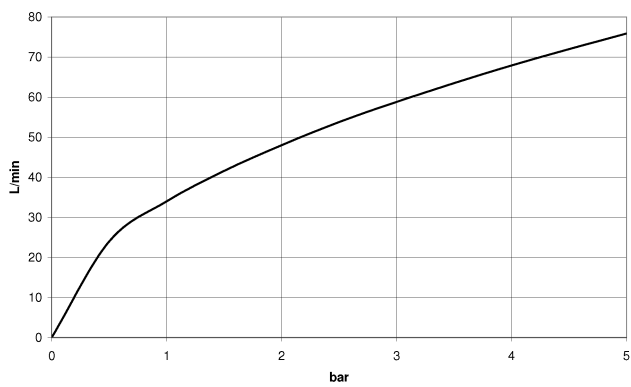

28 450 410

- 1/2" shower outlet
- rosette Ø 55 mm
- 1/2" connection
- WRAS 1809019

Intrinsic protection against back flow.

	Chrome	28 450 410-00
	Brushed Platinum	28 450 410-06
	Platinum	28 450 410-08
	Durabrand (23kt Gold)	28 450 410-09
	Brushed Durabrand (23kt Gold)	28 450 410-28
	Brushed Dark Platinum	28 450 410-99

Recommended miscellaneous

- Concealed wall elbow -** 35 085 970 90
- max. recess depth 163 mm
 - min. recess depth 90 mm

28 450 410

mm [inches]

Flow rate chart

Certificates

Belgaqua_21-381- WRAS_1809019.
27_7.