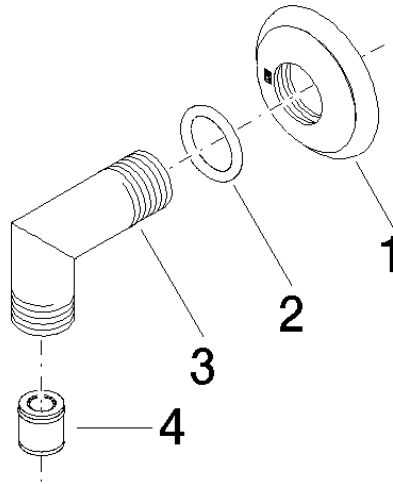

28 450 410

- 1/2" shower outlet
- rosette Ø 55 mm
- 1/2" connection
- WRAS 1809019

Intrinsic protection against back flow.

	Chrome	28 450 410-00
	Brushed Platinum	28 450 410-06
	Platinum	28 450 410-08
	Durabrand (23kt Gold)	28 450 410-09
	Brushed Durabrand (23kt Gold)	28 450 410-28
	Brushed Dark Platinum	28 450 410-99

Recommended miscellaneous

- Concealed wall elbow -** 35 085 970 90
- max. recess depth 163 mm
 - min. recess depth 90 mm

28 450 410

mm [inches]

Flow rate chart

Certificates

Belgaqua_21-381- WRAS_1809019.
27_7.

28 450 410

Spare parts list

No.	Item Number	Name	Quantity used	Delivery time
1	09 27 35 003-00	rosette	1	10
2	90 14 10 026 00 90	seal	1	2
3	09 11 03 121-00	connection	1	10
4	90 23 01 141 00 90	back-flow preventer	1	2