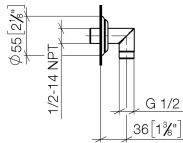

28 450 410

- 1/2" shower outlet
- rosette Ø 55 mm
- 1/2" connection
- WRAS 1809019

Intrinsic protection against back flow.

	Chrome	28 450 410-00
	Brushed Platinum	28 450 410-06
	Platinum	28 450 410-08
	Durabrand (23kt Gold)	28 450 410-09
	Brushed Durabrand (23kt Gold)	28 450 410-28
	Brushed Dark Platinum	28 450 410-99

Recommended miscellaneous

- Concealed wall elbow -** 35 085 970 90
- max. recess depth 163 mm
 - min. recess depth 90 mm

28 450 410

mm [inches]

Flow rate chart

Certificates

Belgaqua_21-381- WRAS_1809019.
27_7.

28 450 410

Spare parts list

No.	Item Number	Name	Quantity used	Delivery time
1	09 27 35 003-00	rosette	1	10
2	90 14 10 026 00 90	seal	1	2
3	09 11 03 121-00	connection	1	10
4	90 23 01 141 00 90	back-flow preventer	1	2